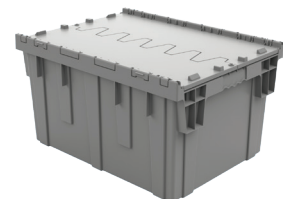

Storage and Material Handling Solutions

Collapsible Bulk Box

BC484534

- 48" x 45" x 34"
- Black
- 2 Drop Doors
- 1800 lbs Capacity
- FOB Toronto

\$478.00/EACH

AK AK-WEST INC

Nestable Pallet

PP1070D

Stack & Hang Bins

CSCF830

- 5-1/2"W x 10-7/8"D x 5"H
- Blue
- 30 lb capacity

CSCF838

- 11"W x 10-7/8"D x 5"H
- Yellow
- 50 lb capacity

CSCF846

- 8-1/4"W x 14-3/4"D x 7"H
- Green
- 60 lb capacity

Call for pricing!

KLETON

Attached Lid Container, Traction Bottom

DC201207

- 20" x 12" x 7"
- 40 lbs capacity
- Green
- FOB Toronto

\$20.00/EACH

AK AK-WEST INC

Attached Lid Container, Traction Bottom

DC282015

- 28" x 21" x 15"
- 60 lbs capacity
- Grey
- FOB Toronto

\$68.00/EACH

AK AK-WEST INC

Single Sided Stationary Rack Unit with Bins

CSCB654

- 36"W x 12"D x 61"H
- 1680 lb capacity
- 28 bins (8-1/4"W x 14-3/4"D x 7")
- FOB Montreal